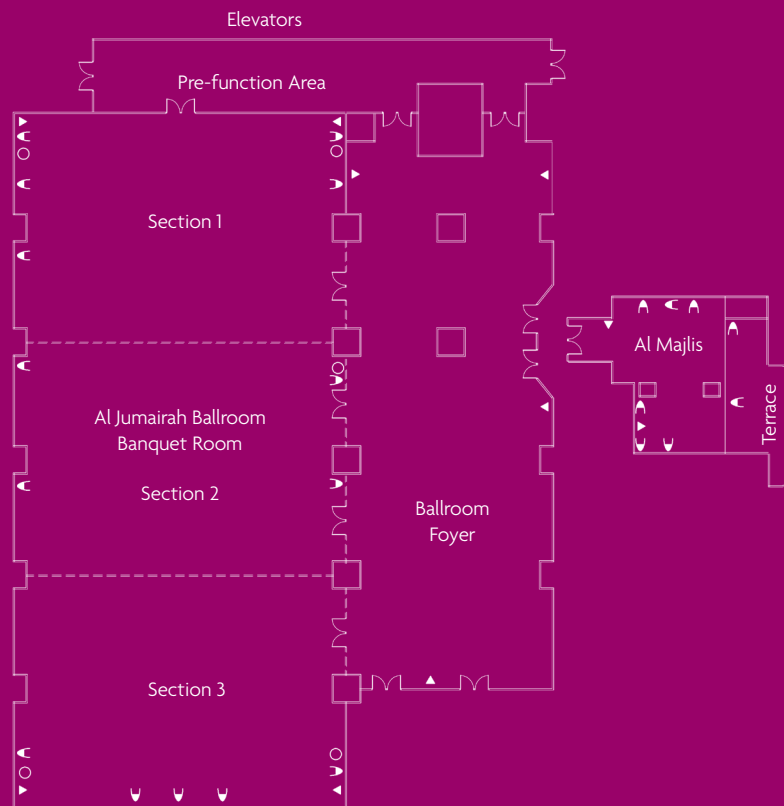

Conference Rooms	Reception	Theatre	Classroom	Boardroom	Banquet	Dimensions (m)	Height (m)	Door H/W (m)	Location (floor)
Al Jumairah Ballroom	1800	1400	800	180	1000	49 x 23	4.48	2.03 x 0.94	2
Ballroom Section 1	400	350	160	60	250	16 x 23.3	4.48	2.03 x 0.94	2
Ballroom Section 2	400	350	160	60	250	16 x 23	4.48	2.03 x 0.94	2
Ballroom Section 3	400	350	160	60	250	16 x 23	4.48	2.24 x 1.07	2
Ballroom Flyer	600	-	-	-	-	40 x 14.3	4.48	2.93 x 3.34	2
Al Majlis	60	60	50	30	60	8.2 x 15.9	2.25	2.2 x 1.70	2
Al Safa 1 + 2	60	80	30	30	80	16.2 x 7.8	3.15	2.1 x 1.65	3
Al Safa Room 1	20	30	15	10	24	7.5 x 7.8	3.15	2.1 x 1.65	3
Al Safa Room 2	25	35	15	16	36	8.6 x 7.8	3.15	2.1 x 1.65	3
Royal Majlis	-	-	-	14	-	7.2 x 6.4	2.8	2.05 x 1.46	17
Al Dhiyafah Pre-function Area	300	-	-	-	-	32 x 14	2.7	1.6 x 2.7	3
Al Dhiyafah 1+2+3	300	200	120	70	200	24.4 x 10.2	3.16	2.05 x 1.7	3
Al Dhiyafah 1	50	60	27	30	50	8.3 x 10.2	3.16	2.05 x 1.7	3
Al Dhiyafah 2	50	60	27	30	50	8.2 x 10.2	3.16	2.05 x 0.9	3
Al Dhiyafah 3	50	60	27	30	50	7.9 x 10.2	3.16	2.05 x 0.9	3
Al Dhiyafah 4	35	40	27	30	40	8 x 9.9	3.16	2.05 x 0.9	3
Al Dhiyafah 5+6	70	100	60	40	100	16.2 x 9.9	3.16	2.05 x 0.9	3
Al Dhiyafah 5	35	40	30	22	50	8.3 x 9.9	3.16	2.05 x 0.9	3
Al Dhiyafah 6	35	40	30	22	50	7.8 x 9.9	3.16	2.05 x 0.9	3
Al Dhiyafah 7	-	-	-	14	-	7.6 x 9.9	3.16	2.05 x 1.7	3

All measurements are approximate and in meters

Note: Room diagrams are not to scale

KEY

- ⏻ Power point
- ▲ Telephone or ISDN point
- ⦿ Television socket

Conference Plans

Note: Room diagrams are not to scale

KEY

⏏ Power point ☎ Telephone or ISDN point 📺 Television socket

Crowne Plaza Dubai
 Sheikh Zayed Road, P.O. Box 23215, Dubai, UAE
 Tel: +971 (4) 331 1111, Fax: +971 (4) 331 5555, bc.cpDubai@ihg.com
Crowneplaza.com/dubai