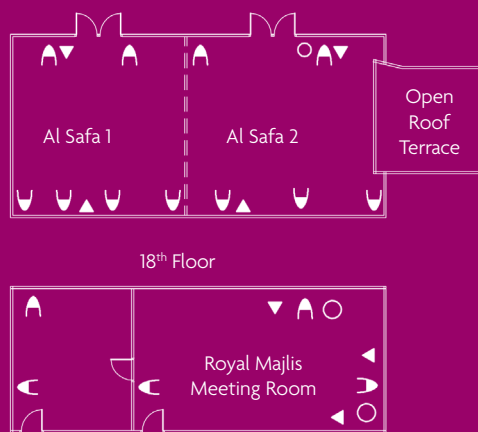

Conference Rooms	Reception	Theatre	Classroom	Boardroom	Banquet	Dimensions (m)	Height (m)	Door H/W (m)	Location (floor)
Al Jumairah Ballroom	1800	1400	800	180	1000	49 x 23	4.48	2.03 x 0.94	2
Ballroom Section 1	400	350	160	60	250	16 x 23.3	4.48	2.03 x 0.94	2
Ballroom Section 2	400	350	160	60	250	16 x 23	4.48	2.03 x 0.94	2
Ballroom Section 3	400	350	160	60	250	16 x 23	4.48	2.24 x 1.07	2
Ballroom Flyer	600	-	-	-	-	40 x 14.3	4.48	2.93 x 3.34	2
Al Majlis	60	60	50	30	60	8.2 x 15.9	2.25	2.2 x 1.70	2
Al Safa 1 + 2	60	80	30	30	80	16.2 x 7.8	3.15	2.1 x 1.65	3
Al Safa Room 1	20	30	15	10	24	7.5 x 7.8	3.15	2.1 x 1.65	3
Al Safa Room 2	25	35	15	16	36	8.6 x 7.8	3.15	2.1 x 1.65	3
Royal Majlis	-	-	-	14	-	7.2 x 6.4	2.8	2.05 x 1.46	17
Al Dhiyafah Pre-function Area	300	-	-	-	-	32 x 14	2.7	1.6 x 2.7	3
Al Dhiyafah 1+2+3	300	200	120	70	200	24.4 x 10.2	3.16	2.05 x 1.7	3
Al Dhiyafah 1	50	60	27	30	50	8.3 x 10.2	3.16	2.05 x 1.7	3
Al Dhiyafah 2	50	60	27	30	50	8.2 x 10.2	3.16	2.05 x 0.9	3
Al Dhiyafah 3	50	60	27	30	50	7.9 x 10.2	3.16	2.05 x 0.9	3
Al Dhiyafah 4	35	40	27	30	40	8 x 9.9	3.16	2.05 x 0.9	3
Al Dhiyafah 5+6	70	100	60	40	100	16.2 x 9.9	3.16	2.05 x 0.9	3
Al Dhiyafah 5	35	40	30	22	50	8.3 x 9.9	3.16	2.05 x 0.9	3
Al Dhiyafah 6	35	40	30	22	50	7.8 x 9.9	3.16	2.05 x 0.9	3
Al Dhiyafah 7	-	-	-	14	-	7.6 x 9.9	3.16	2.05 x 1.7	3

All measurements are approximate and in meters

Note: Room diagrams are not to scale

KEY

- ⏻ Power point
- ▲ Telephone or ISDN point
- ⦿ Television socket

Conference Plans

Note: Room diagrams are not to scale

KEY

⏏ Power point ☎ Telephone or ISDN point 📺 Television socket

Crowne Plaza Dubai
 Sheikh Zayed Road, P.O. Box 23215, Dubai, UAE
 Tel: +971 (4) 331 1111, Fax: +971 (4) 331 5555, bc.cpDubai@ihg.com
Crowneplaza.com/dubai