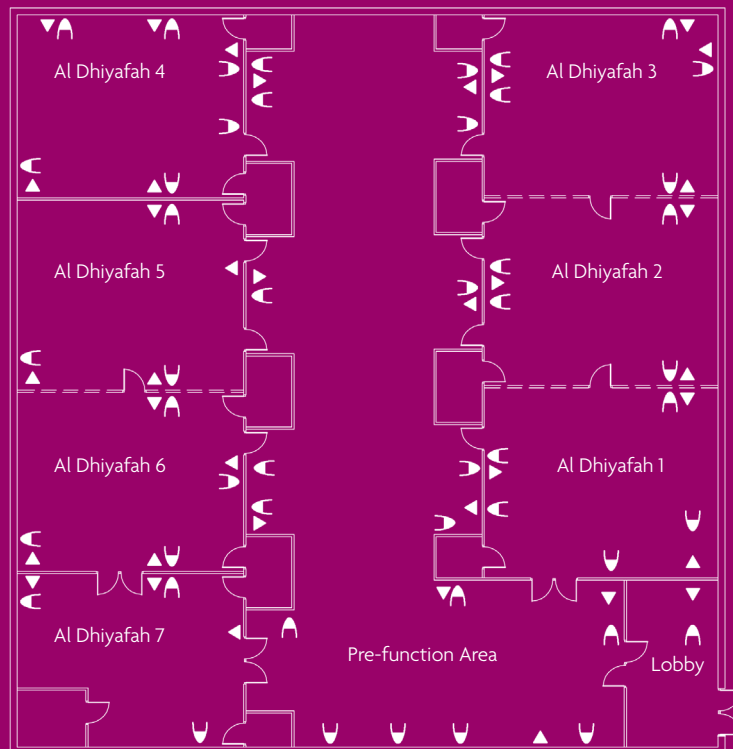

Conference Rooms	Reception	Theatre	Classroom	Boardroom	Banquet	Dimensions (m)	Height (m)	Door H/W (m)	Location (floor)
Al Jumairah Ballroom	1800	1400	800	180	1000	49 x 23	4.48	2.03 x 0.94	2
Ballroom Section 1	400	350	160	60	250	16 x 23.3	4.48	2.03 x 0.94	2
Ballroom Section 2	400	350	160	60	250	16 x 23	4.48	2.03 x 0.94	2
Ballroom Section 3	400	350	160	60	250	16 x 23	4.48	2.24 x 1.07	2
Ballroom Flyer	600	-	-	-	-	40 x 14.3	4.48	2.93 x 3.34	2
Al Majlis	60	60	50	30	60	8.2 x 15.9	2.25	2.2 x 1.70	2
Al Safa 1 + 2	60	80	30	30	80	16.2 x 7.8	3.15	2.1 x 1.65	3
Al Safa Room 1	20	30	15	10	24	7.5 x 7.8	3.15	2.1 x 1.65	3
Al Safa Room 2	25	35	15	16	36	8.6 x 7.8	3.15	2.1 x 1.65	3
Royal Majlis	-	-	-	14	-	7.2 x 6.4	2.8	2.05 x 1.46	17
Al Dhiyafah Pre-function Area	300	-	-	-	-	32 x 14	2.7	1.6 x 2.7	3
Al Dhiyafah 1+2+3	300	200	120	70	200	24.4 x 10.2	3.16	2.05 x 1.7	3
Al Dhiyafah 1	50	60	27	30	50	8.3 x 10.2	3.16	2.05 x 1.7	3
Al Dhiyafah 2	50	60	27	30	50	8.2 x 10.2	3.16	2.05 x 0.9	3
Al Dhiyafah 3	50	60	27	30	50	7.9 x 10.2	3.16	2.05 x 0.9	3
Al Dhiyafah 4	35	40	27	30	40	8 x 9.9	3.16	2.05 x 0.9	3
Al Dhiyafah 5+6	70	100	60	40	100	16.2 x 9.9	3.16	2.05 x 0.9	3
Al Dhiyafah 5	35	40	30	22	50	8.3 x 9.9	3.16	2.05 x 0.9	3
Al Dhiyafah 6	35	40	30	22	50	7.8 x 9.9	3.16	2.05 x 0.9	3
Al Dhiyafah 7	-	-	-	14	-	7.6 x 9.9	3.16	2.05 x 1.7	3

All measurements are approximate and in meters

Note: Room diagrams are not to scale

KEY

- ⏻ Power point
- ▲ Telephone or ISDN point
- ⦿ Television socket

Conference Plans

Note: Room diagrams are not to scale

KEY

⏏ Power point ☎ Telephone or ISDN point 📺 Television socket

Crowne Plaza Dubai
 Sheikh Zayed Road, P.O. Box 23215, Dubai, UAE
 Tel: +971 (4) 331 1111, Fax: +971 (4) 331 5555, bc.cpDubai@ihg.com
Crowneplaza.com/dubai